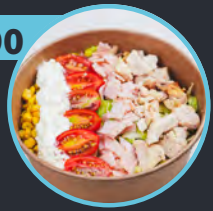

SUPERFOOD SALADS

HIGH PROTEIN - HEALTHY

CHICKEN CAESAR WITH A TWIST

Iceberg Lettuce, Turkey, Chicken Fillet, Corn, Cherry Tomatoes, Cottage Cheese

Comes with: Caeser Sauce
430kcal / P:59g C:14.2g F:12g

€ 7.90