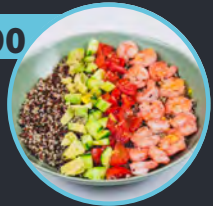

QUINOA SHRIMP SALAD

Quinoa, Shrimp, Cherry Tomatoes, Cucumber, Avocado

Comes with: Citrus Mano sauce
450kcal / P:36g C:51.4g F:12.7g

€ 7.90