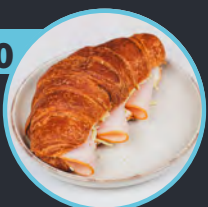

THE TURKEY CROISSANT

Croissant, Light Cream Cheese, Turkey, Light Mozzarella Cheese
510kcal / P:21g C:42.9g F:28g

€ 5.90