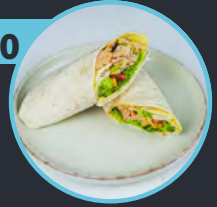

WRAPS & SANDWICHES

QUICK MEALS

CHICKEN CAESAR WRAP

€ 5.90

Chicken Fillet, Turkey, Sweetcorn, Tomato, Iceberg, Tortilla Wrap

Dressing: Light Mayo, Light Yoghurt, Dijon Mustard, Garlic, Olive Oil, Parmesan Cheese

510kcal / P:45g C:52.2g F:12.1g

CHICKEN CURRY WRAP

€ 5.90

Chicken Fillet, Sweetcorn, Tomato, Iceberg,

Tortilla Wrap **Dressing:** Light Mayo, Light Yoghurt, Garlic, Curry, Olive Oil

490kcal / P:41g C:52.4g F:11.6g